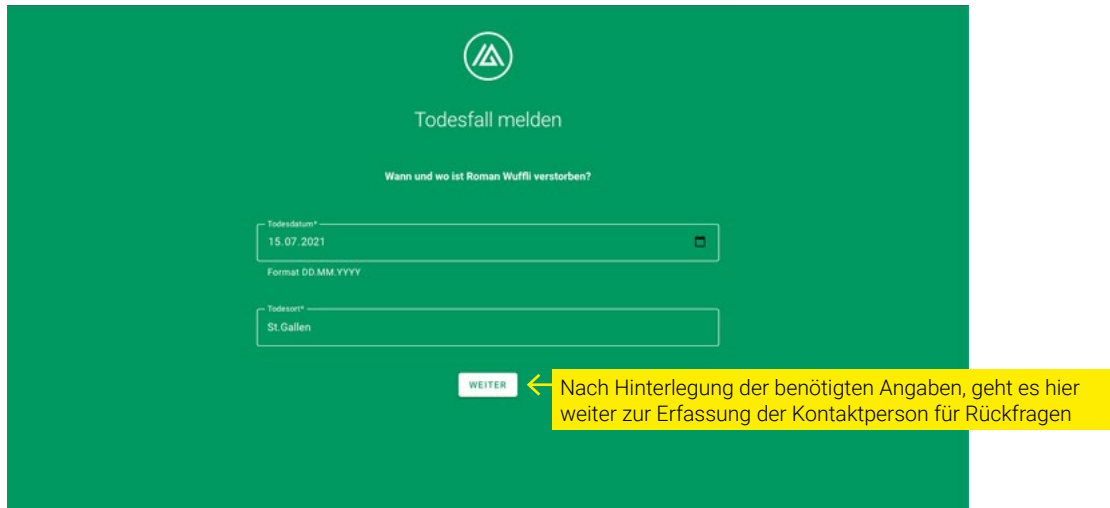

Die Todesfall-Meldung stellt den LegacyNotes Account um und aktiviert den Hinterbliebenen-Assistenten.

04

05

06

Der Todesfall ist aktiviert

Du bist angemeldet als: